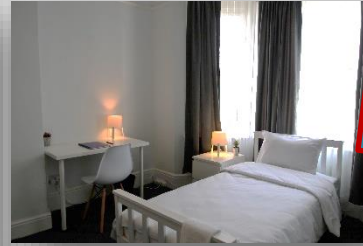

CES Worthing

Lyna Residence

**NEW FOR
2020**

Centre of English Studies Worthing is able to offer en-suite residential accommodation located about 15 minute's walk from the main adult school and the town centre. A full board meal plan is offered here with breakfast and evening meals being served in the on-site dining room and packed lunches being provided for lunch.

Students will have access to the student lounge with TV, enjoy games nights and cinema evenings and interact with other students staying there. There is free Wi-Fi in the residence and laundry facilities are also provided. There are also attractive gardens where you can sit and relax. Accommodation is en-suite and modern.

Single en-suite room - £165 p/w

Accommodation placement fee: £60

Available for students aged 18+

Price Includes:

- A fully-furnished room with study space and clean linen
- A landscaped garden
- Full board meal plan included
- Free **Wi-Fi**
- Onsite Laundry facilities
- Student Lounge
- Round-the-clock 24-hour maintenance support and security