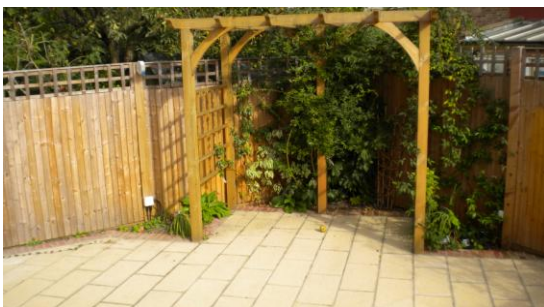

Please Note:

- **No smoking is allowed anywhere in the house or garden.**
- There is a maximum of 6 students allowed at any one time in Queens Lodge so bedrooms cannot be shared.
- **Minimum age: 25**
- Check-in Saturday only 13.00 to 17.00 and check-out Saturday only 10.00 to 12.00.
- **Late or Sunday check-in £50.00. No check-in after 8.00pm.**