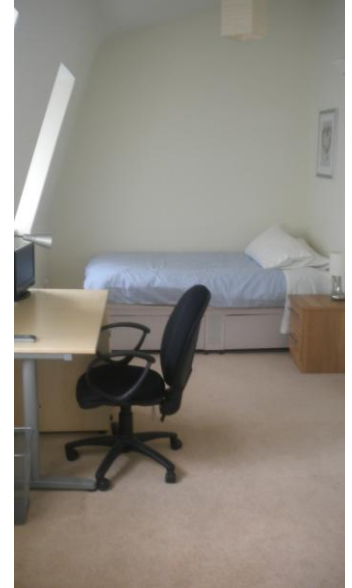

Queens Lodge, SW20 8QE

Superior Student House Share

Bedrooms

The bedrooms are bright and well decorated:

- 5 en-suite bedrooms
- 1 bedroom with private shower-room
- Each room includes a bed, secure safe, chair, desk, TV, and storage cupboard

Communal Facilities

- A large, well equipped kitchen/dining/sitting area with all facilities including cooker, microwave, dishwasher, fridge/freezer, TV with cable connection & DVD player.
- Laundry room with iron, washing machine & clothes dryer
- Sunny outside garden
- Wifi throughout the building

What's included?

- Kitchen equipment (cutlery, plates, saucepans, etc)
- Bed linen
- WiFi
- Laundry facilities (washing machine and tumble dryer, iron)
- TV and DVD player
- Communal areas are cleaned daily, study-bedroom and bath/shower rooms are cleaned weekly
- Towels are **NOT** included

Location:

Queens Lodge is located between Wimbledon Centre and Raynes Park, approximately 10 minutes walk to each. The house is about 7 minutes walk to Wimbledon School of English. [Click here for map reference](#)