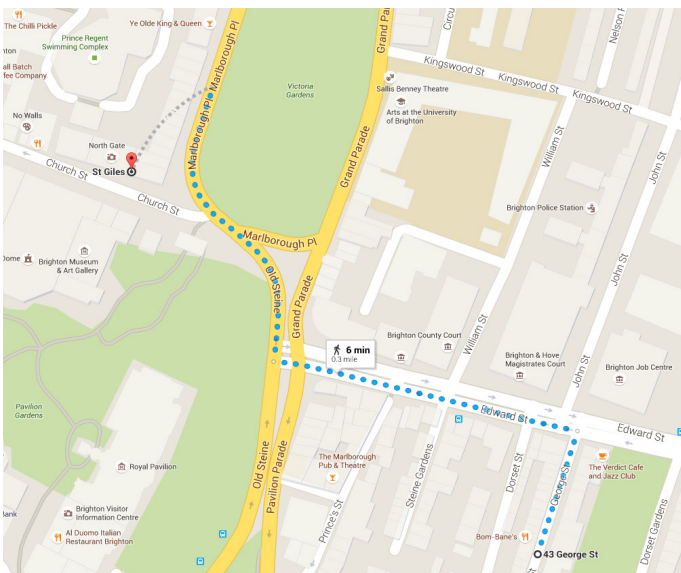

ADDRESS 42-43 George Street
Brighton
BN2 1RJ, UK

TRAVEL TIME 5 minute walk to
St Giles Brighton

ARRIVAL between 14:00pm - 19:00pm, Sunday

DEPARTURE before 10.00am, Sunday

EMERGENCY NUMBER +44 (0)78 1641 4660